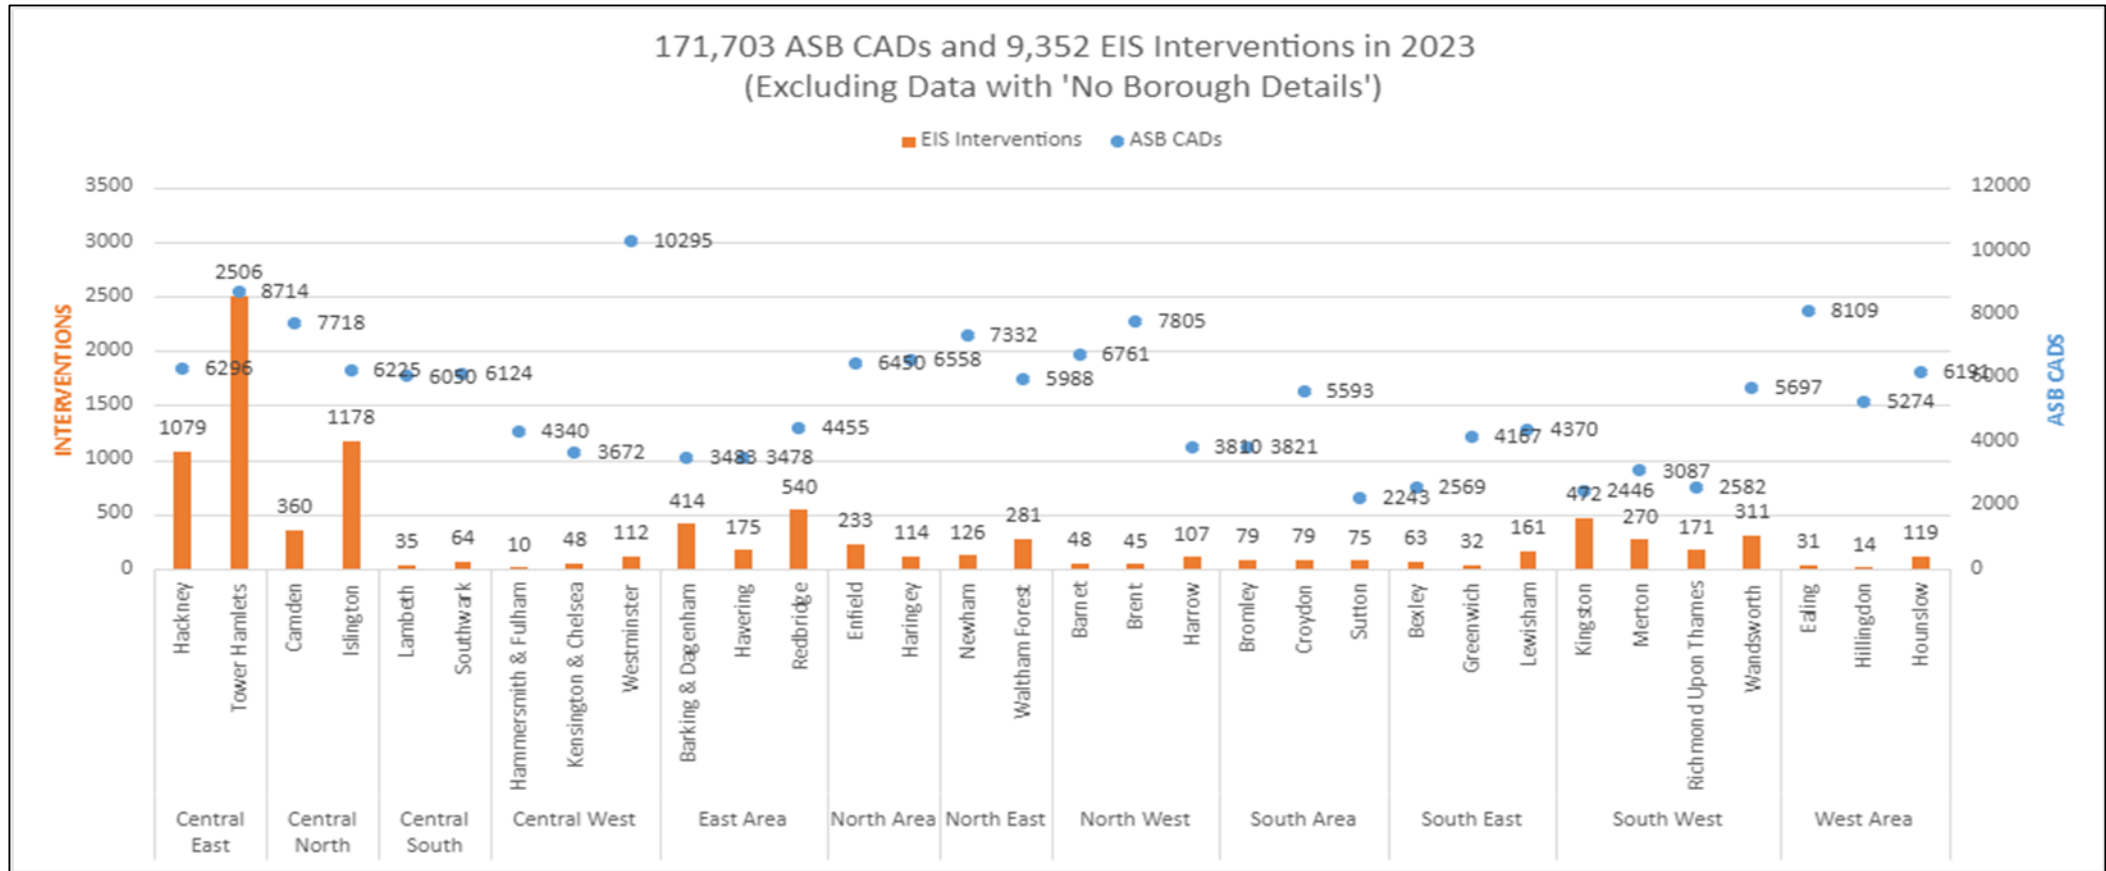

Geographic Concentration

Wards	ASB calls
GD - Hoxton East & Shoreditch	125
GD - Springfield	124
GD - Homerton	114
GD - Lea Bridge	113
GD - Hackney Central	109
GD - Stoke Newington	106
GD - Haggerston	100
GD - Dalston	98
GD - Hoxton West	98
GD - Hackney Wick	81
GD - Brownswood	76
GD - Clissold	74
GD - Hackney Downs	72
GD - Woodberry Down	70
GD - Victoria	68
GD - London Fields	67
GD - De Beauvoir	64
GD - Shacklewell	64
GD - Cazenove	62
GD - King's Park	59
GD - Stamford Hill West	48

Police Response