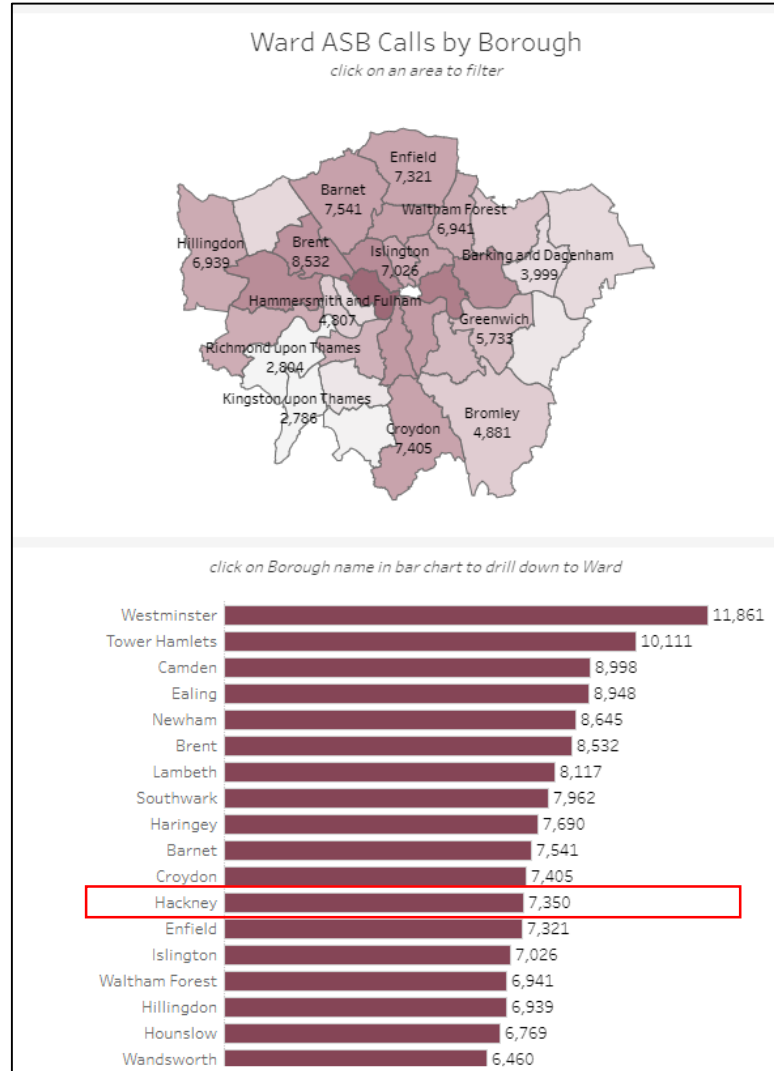

22/01/2023

HACKNEY ASB SUMMARY

DCS James Conway

Central East BCU

The London Context

Temporal Changes

Ward	ASB CADs				
	Oct-23	Nov-23		Dec-23	
All wards	800	569	-29%	418	-27%
Hoxton West	48	27	-44%	15	-45%
Springfield	58	38	-34%	27	-29%
Hoxton East & Shoreditch	61	38	-38%	33	-15%
Homerton	46	50	9%	34	-32%
Hackney Central	60	35	-42%	22	-38%

Ward ASB Calls ↓

7,350

ASB Calls recorded

-1,741 (-19.2%)

FEWER than previous period

How are ASB Call levels changing over time?

Types of ASB Calls to Police

- 1. Nuisance 75.3%
- 2. Personal 5.1%
- 3. Suspicious Circumstances 3.6%
- 4. Civil Disputes 2.9%
- 5. Environmental 2.1%

Geographic Concentration

Wards	ASB calls
GD - Hoxton East & Shoreditch	125
GD - Springfield	124
GD - Homerton	114
GD - Lea Bridge	113
GD - Hackney Central	109
GD - Stoke Newington	106
GD - Haggerston	100
GD - Dalston	98
GD - Hoxton West	98
GD - Hackney Wick	81
GD - Brownswood	76
GD - Clissold	74
GD - Hackney Downs	72
GD - Woodberry Down	70
GD - Victoria	68
GD - London Fields	67
GD - De Beauvoir	64
GD - Shacklewell	64
GD - Cazenove	62
GD - King's Park	59
GD - Stamford Hill West	48