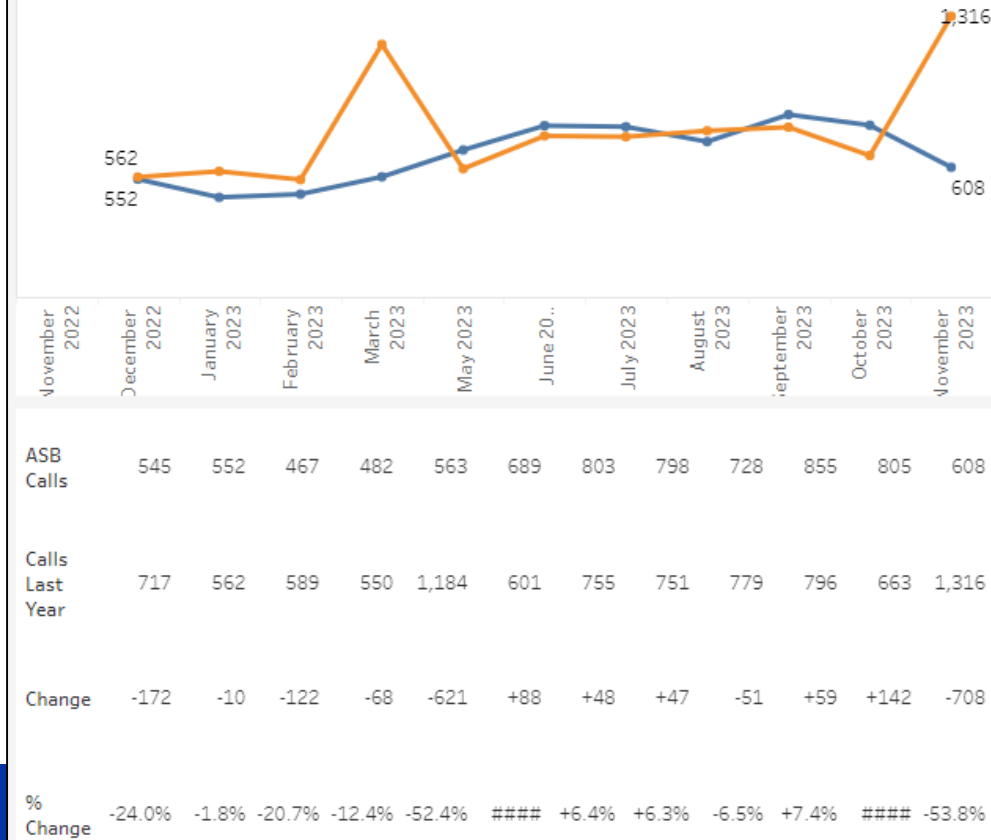

Ward ASB Calls ↓

7,350

ASB Calls recorded

-1,741 (-19.2%)

FEWER than previous period

How are ASB Call levels changing over time?

Types of ASB Calls to Police

- 1. Nuisance 75.3%
- 2. Personal 5.1%
- 3. Suspicious Circumstances 3.6%
- 4. Civil Disputes 2.9%
- 5. Environmental 2.1%

	ASB Calls	% of Total Calls	
001	Violence Against The Person	6	0.1%
002	Sexual Offences	0	0.0%
003	Burglary Dwelling	0	0.0%
004	Burglary Other Than A Dwelli..	0	0.0%
005	Robbery	0	0.0%
006	Theft Of Motor Vehicle	0	0.0%
008	Thefts - Other	0	0.0%
009	Fraud And Forgery	0	0.0%
010	Criminal Damage	5	0.1%
011	Drugs Offence	2	0.0%
013	Theft - Shoplifting	0	0.0%
014	Harassment Act Offences	2	0.0%
016	Unlisted Crime	18	0.2%
017	Null	1	0.0%
100	RTC / Incident - Damage Only	1	0.0%
102	Highway Disruption	4	0.1%
103	Road Related Offence	19	0.3%
214	ASB Personal	372	5.1%
215	ASB Nuisance	5,532	75.3%
216	ASB Environmental	158	2.1%
300	Abandoned Call	2	0.0%
301	Licensing	1	0.0%
304	Domestic Incident	7	0.1%
305	Civil Disputes	213	2.9%
307	Animals - Pets / Domesticated	4	0.1%
308	Collapse / Illness / Inj/Trapped	16	0.2%
309	Concern For Safety	47	0.6%
311	Missing Person	1	0.0%
312	Wanted - Police Crt Order/Bail	7	0.1%
314	Suspicious Circumstances	262	3.6%
315	Insecure Premises / Vehs	1	0.0%
319	Alarm: Premises Audible Only	2	0.0%
321	Immigration	2	0.0%
325	Hoax Call To Emergency Servi..	10	0.1%
327	Null	0	0.0%
402	C-BuF- Duplicated record	0	0.0%
500	Complaints Against Police	2	0.0%

Geographic Concentration

Wards	ASB calls
GD - Hoxton East & Shoreditch	125
GD - Springfield	124
GD - Homerton	114
GD - Lea Bridge	113
GD - Hackney Central	109
GD - Stoke Newington	106
GD - Haggerston	100
GD - Dalston	98
GD - Hoxton West	98
GD - Hackney Wick	81
GD - Brownswood	76
GD - Clissold	74
GD - Hackney Downs	72
GD - Woodberry Down	70
GD - Victoria	68
GD - London Fields	67
GD - De Beauvoir	64
GD - Shacklewell	64
GD - Cazenove	62
GD - King's Park	59
GD - Stamford Hill West	48